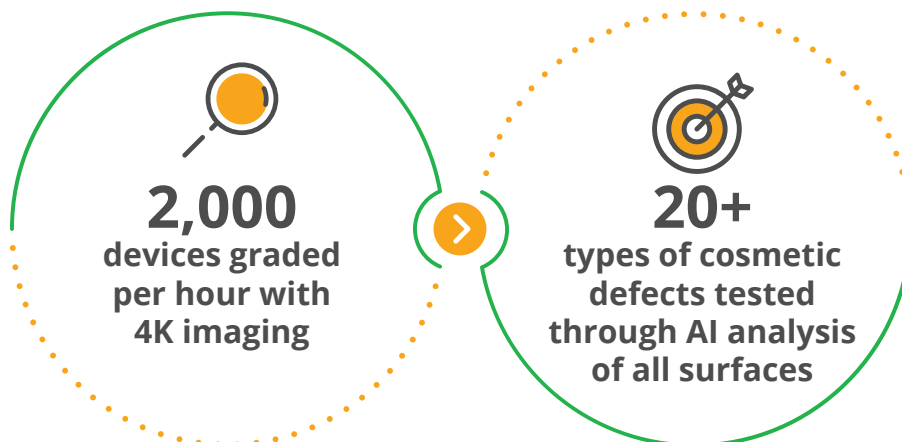

Device Grades	Cosmetic Standard	Battery Health	Functional
Like New	Pristine condition with minimal signs of use. No aftermarket parts used.	80%+	- Comprehensive testing to ensure device is fully functional 6-month functional warranty - Data cleaned and data wiped
Premium	Excellent cosmetic condition with only minor cosmetic wear and tear. No aftermarket parts used.	80%+	- Comprehensive testing to ensure device is fully functional 6-month functional warranty - Data cleaned and data wiped
Consumer Ready	Good cosmetic condition with minor cosmetic wear such as light scratches or other blemishes. No aftermarket parts used.	80%+	- Comprehensive testing to ensure device is fully functional 6-month functional warranty - Data cleaned and data wiped
Consumer Friendly	Average cosmetic condition with defects across all surfaces, including pin dots and scuffs; no lifting screen or foreign material under screen or camera. Aftermarket parts may be used.	75%+	- Comprehensive testing to ensure device is fully functional 6-month functional warranty - Data cleaned and data wiped